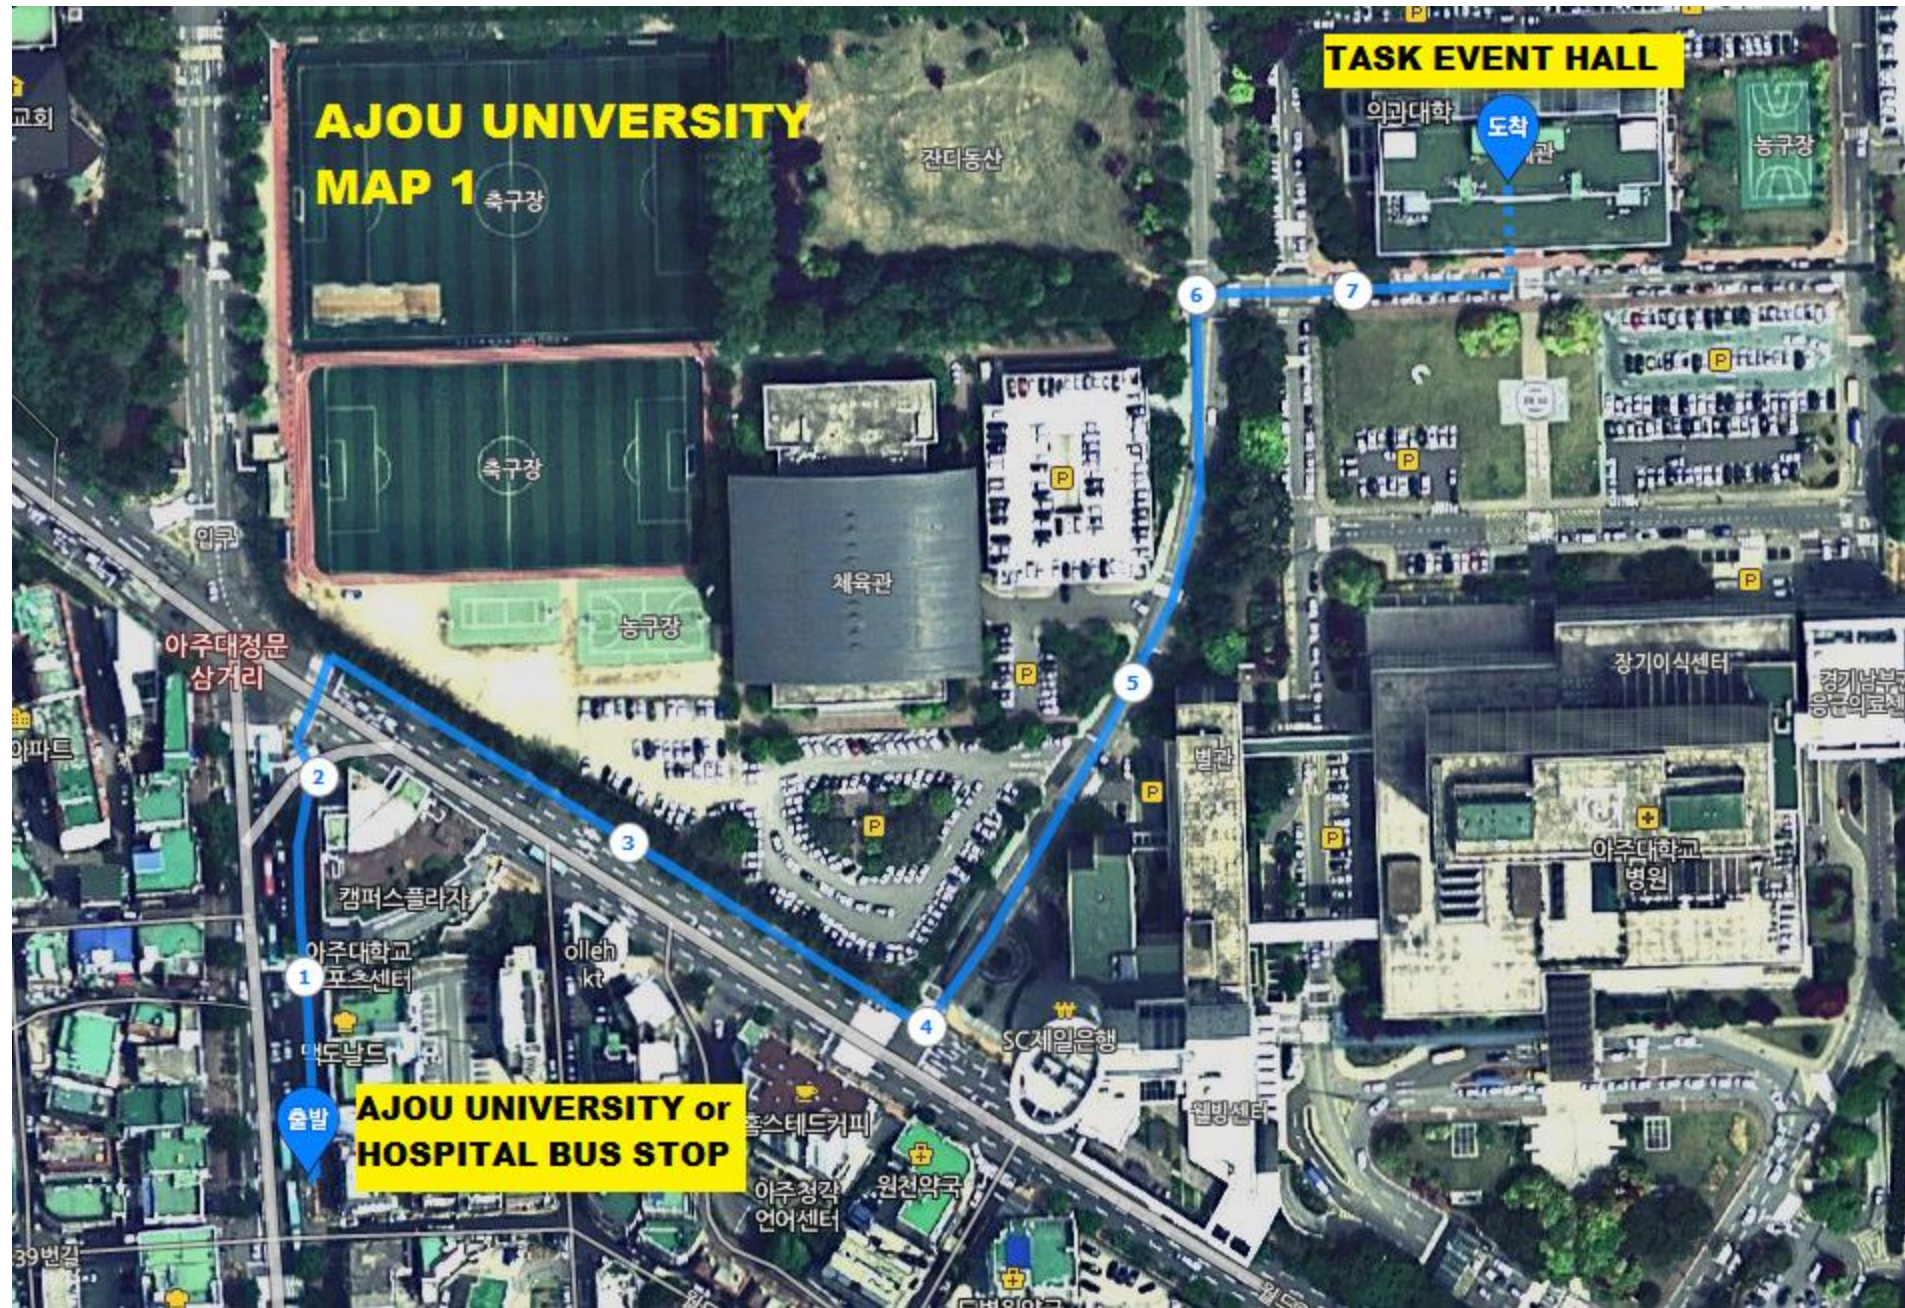

From Gangnam -> Suwon:

Take **Bus No 3000, 3001** at Gangnam Station Enter section (Gate No. 3)

From Sadang -> Suwon:

Take **Bus No 7000, 7001, 7002** at front of Sadang Subway Station (Gate No:4)

From Suwon Station -> Ajou University:

#1. **Bus 720-2, Bus730, Bus13-4 :**

- Exit 9, Walk straight 50mts, Take Bus 720-2, 730 or 13-4
- Get off at Ajou University & Hospital Stop (아주대.아주대병원입구)
- Follow the path as shown in **MAP1** to reach Event Hall

#2. **Bus 11-1:**

- Exit 4, Walk straight 30mts, Take Bus 11-1
- Get off at Ajou University Hospital Stop (아주대병원입구)
- Follow the path as shown in **MAP2** to reach Event Hall

#3. **Bus 999:**

- Exit 10, Walk straight 50mts(until Paris Baguette), Take Bus 999
- Get off at Ajou University Hospital Stop (아주대병원입구)
- Follow the path as shown in **MAP2** to reach Event Hall

- Building No.40 Songjae Hall (송재관), 1st Floor, Room No.1

MAP 1

MAP 2

Ajou University Address:

English Address: Songjaegwan(상재관), Building 40, Floor 1, Room 1,
Ajou University, Yeongtong-gu, Suwon

Korean Address: 경기도 수원시 영통구 원천동 산26-6, Floor 1, Room 1